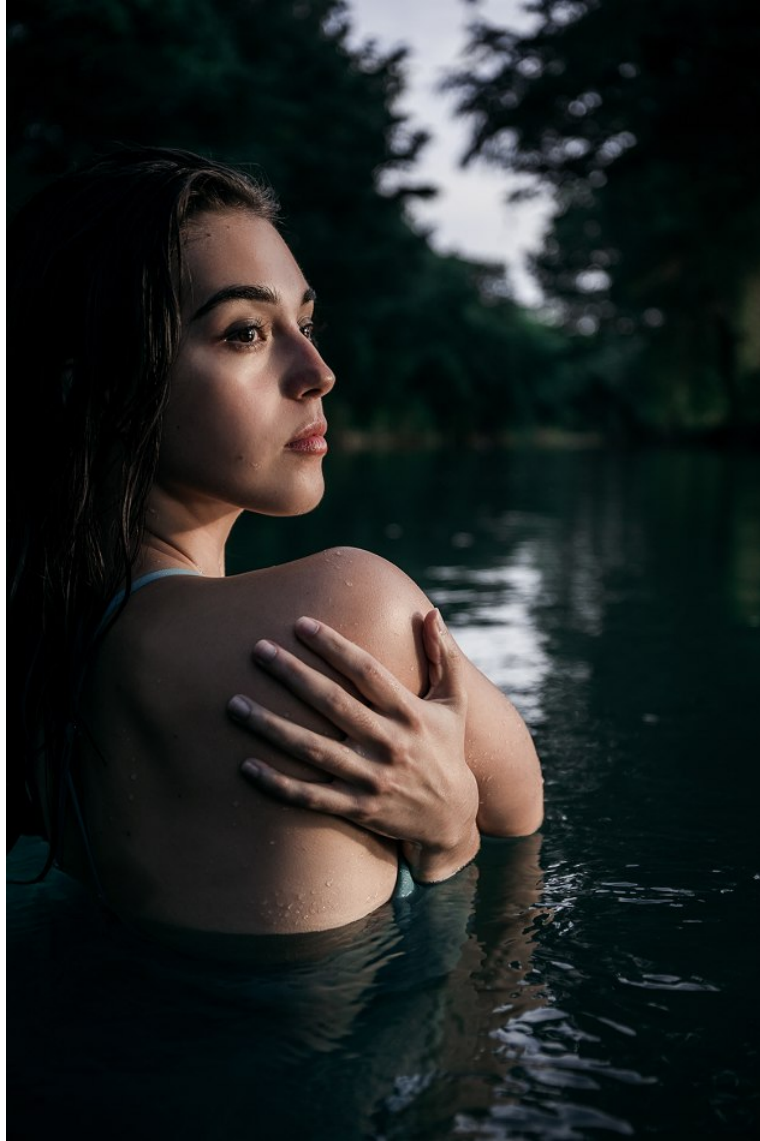

CAROLINA HILDERBRAND

MODEL PRINT WOMEN

Height 5'3" Bust 34" C Waist 26" Hips 36" Dress 2-4 US Shoe 6.5 US Hair Brown Eyes Brown

CAROLINA HILDERBRAND

MODEL PRINT WOMEN

Height 5'3" Bust 34" C Waist 26" Hips 36" Dress 2-4 US Shoe 6.5 US Hair Brown Eyes Brown

CAROLINA HILDERBRAND

MODEL PRINT WOMEN

Height 5'3" Bust 34" C Waist 26" Hips 36" Dress 2-4 US Shoe 6.5 US Hair Brown Eyes Brown