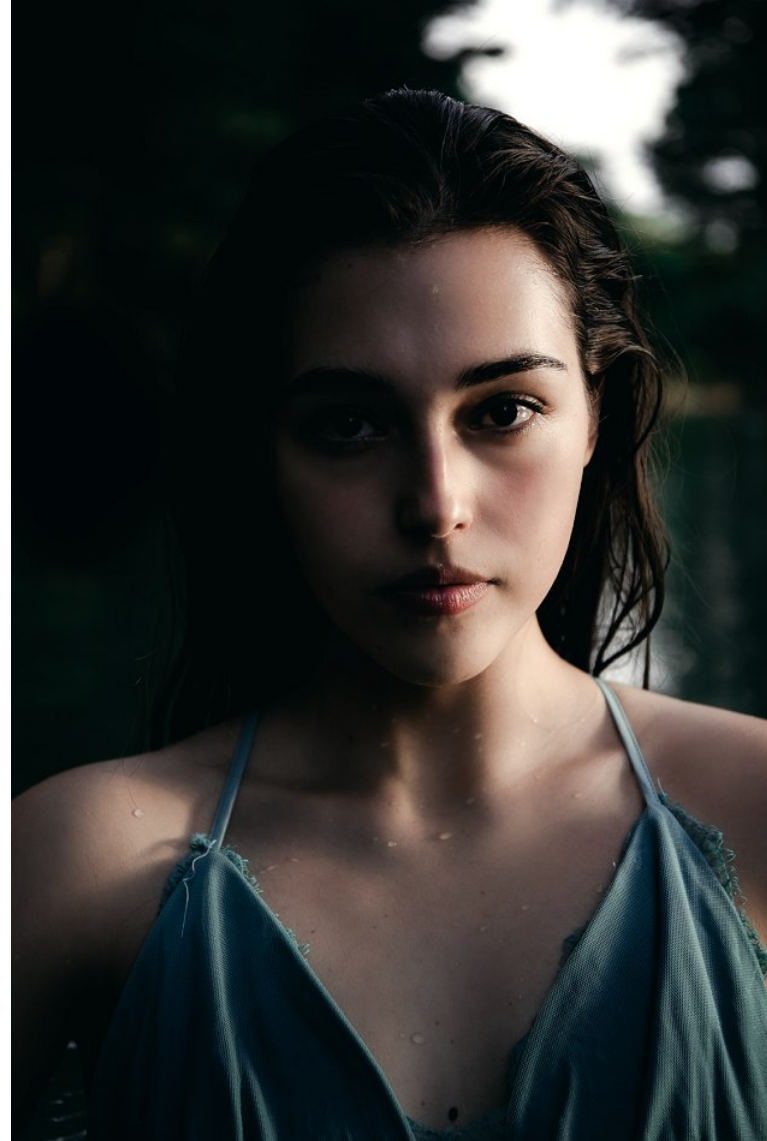

CAROLINA HILDERBRAND

MODEL PRINT WOMEN

Height 5'3" Bust 34" C Waist 26" Hips 36" Dress 2-4 US Shoe 6.5 US Hair Brown Eyes Brown

CAROLINA HILDERBRAND

MODEL PRINT WOMEN

Height 5'3" Bust 34" C Waist 26" Hips 36" Dress 2-4 US Shoe 6.5 US Hair Brown Eyes Brown

CAROLINA HILDERBRAND

MODEL PRINT WOMEN

Height 5'3" Bust 34" C Waist 26" Hips 36" Dress 2-4 US Shoe 6.5 US Hair Brown Eyes Brown