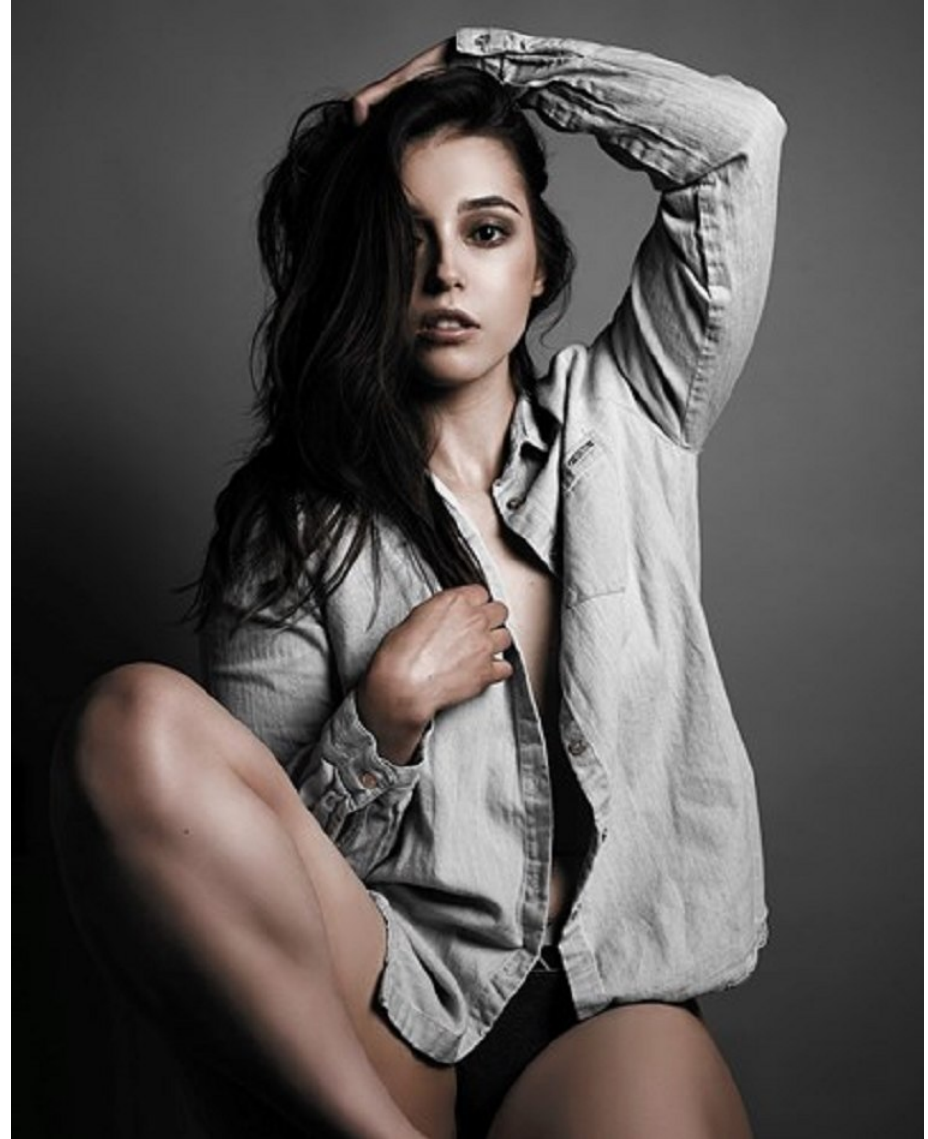

CAROLINA HILDERBRAND

MODEL PRINT WOMEN

Height 5'3" Bust 34" C Waist 26" Hips 36" Dress 2-4 US Shoe 6.5 US Hair Brown Eyes Brown

CAROLINA HILDERBRAND

MODEL PRINT WOMEN

Height 5'3" Bust 34" C Waist 26" Hips 36" Dress 2-4 US Shoe 6.5 US Hair Brown Eyes Brown

CAROLINA HILDERBRAND

MODEL PRINT WOMEN

Height 5'3" Bust 34" C Waist 26" Hips 36" Dress 2-4 US Shoe 6.5 US Hair Brown Eyes Brown